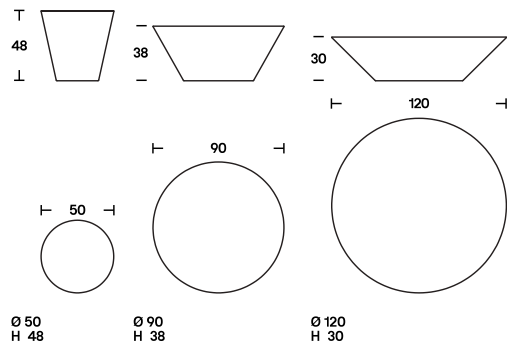

Pond low tables are Easily adaptable to various spaces, come in a range of measurements, with a 120 cm version on removable wheels which are hidden inside the base.

**Dimensions**

**Finishes**

Top in the version: