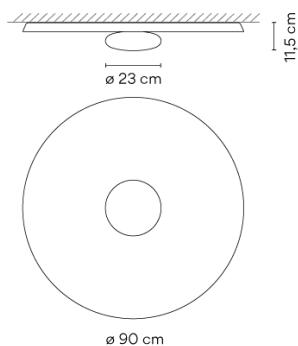

Top

1170

Design By Ramos & Bassols

Top is a ceiling lamp with surface installation. It features simple lines that blend in with the ceiling as much as possible. The light reflected by the glass diffuser is confined within the rosette, as if the light were framed.

VIBIA

Model Sheet