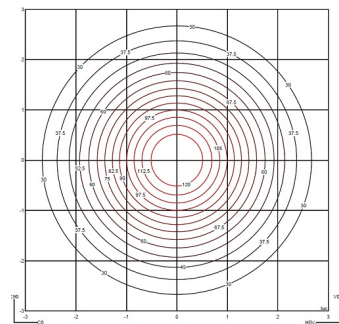

Top

1170

Design By Ramos & Bassols

Top is a ceiling lamp with surface installation. It features simple lines that blend in with the ceiling as much as possible. The light reflected by the glass diffuser is confined within the rosette, as if the light were framed.

LED	CRI>90 3300 lm 82.08 2700 K / 3500 K
------------	---

Driver	Constant Current 700 220-240 V V 50-60 Hz HZ
---------------	---

Application	Ceiling Lamps
--------------------	---------------

Packaging	1 Box 1.16 m x 1.16 m x 0.35 m Gross weight 7.7 Net weight 5.3 Vol. 0.4709
------------------	--

Lighting effect

360° Surface Grazer
Full-circle grazing light.

Photometric Data

These photometric data refer to finish 36. If you need the photometrics of other finishes please go to Download.

Efficiency	66.69 lm/W
Coordinate System	CG
Total Flux	3103.46 lm
Maximum Value	813.96 c