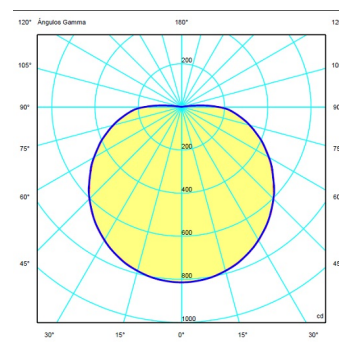

LED	CRI>90 3300 lm 82.08 2700 K / 3500 K
------------	---

Driver	Constant Current 700 220-240 V V 50-60 Hz HZ
---------------	---

Application	Ceiling Lamps
--------------------	---------------

Packaging	1 Box 1.16 m x 1.16 m x 0.35 m Gross weight 7.7 Net weight 5.3 Vol. 0.4709
------------------	--

Lighting effect

360° Surface Grazer
Full-circle grazing light.

Photometric Data

These photometric data refer to finish 36. If you need the photometrics of other finishes please go to Download.

Efficiency	66.69 lm/W
Coordinate System	CG
Total Flux	3103.46 lm
Maximum Value	813.96 c