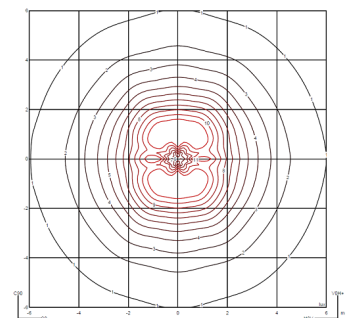

**Light source** 6 x LED 5,9W 1050mA

**LED** CRI>90 4740 lm 133.9  
2700 K

**Driver** Constant Voltage 1050  
100-240 V V 50-60 Hz HZ

**Application** Floor and Table Lamps

**Packaging** 1 Box  
0.8 m x 0.8 m x 0.75 m  
Gross weight 7,5  
Net weight 4,5  
Vol. 0,48

##### Volumetric Diffuser

Subtly directed, diffused light that generates a soft hierarchy of light on to the illuminated surface

#### Photometric Data

<b>Efficiency</b>	50.38 lm/W
<b>Coordinate System</b>	CG
<b>Total Flux</b>	1286.57 lm
<b>Maximum Value</b>	125.33 cd