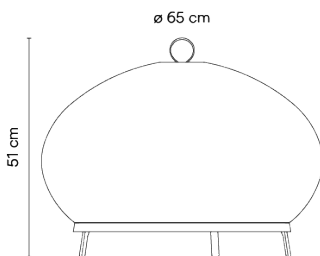

7492

Design By Meike Harde

Due to its large size, the Knit floor lamp takes centre stage, drawing people towards it by attracting their gazes, while its fabric shade has a welcoming tactile quality. The ring in its upper part makes it easily portable.

Model Sheet

Finish	24 Beige M1 NCS S 2005-Y50R
LED temperature color	2700 K
Dimming	Casambi
Installation type	Plug-in

Materials	Fabric Shade: PES FR Diffuser ring and support: ABS Diffuser: PMMA

Light source 6 x LED 5,9W 1050mA

LED CRI>90 4740 lm 133.9
2700 K

Driver Constant Voltage 1050
100-240 V V 50-60 Hz HZ

Application Floor and Table Lamps

Packaging 1 Box
0.8 m x 0.8 m x 0.75 m
Gross weight 7,5
Net weight 4,5
Vol. 0,48

Lighting effect

Volumetric Diffuser

Subtly directed, diffused light that generates a soft hierarchy of light on to the illuminated surface