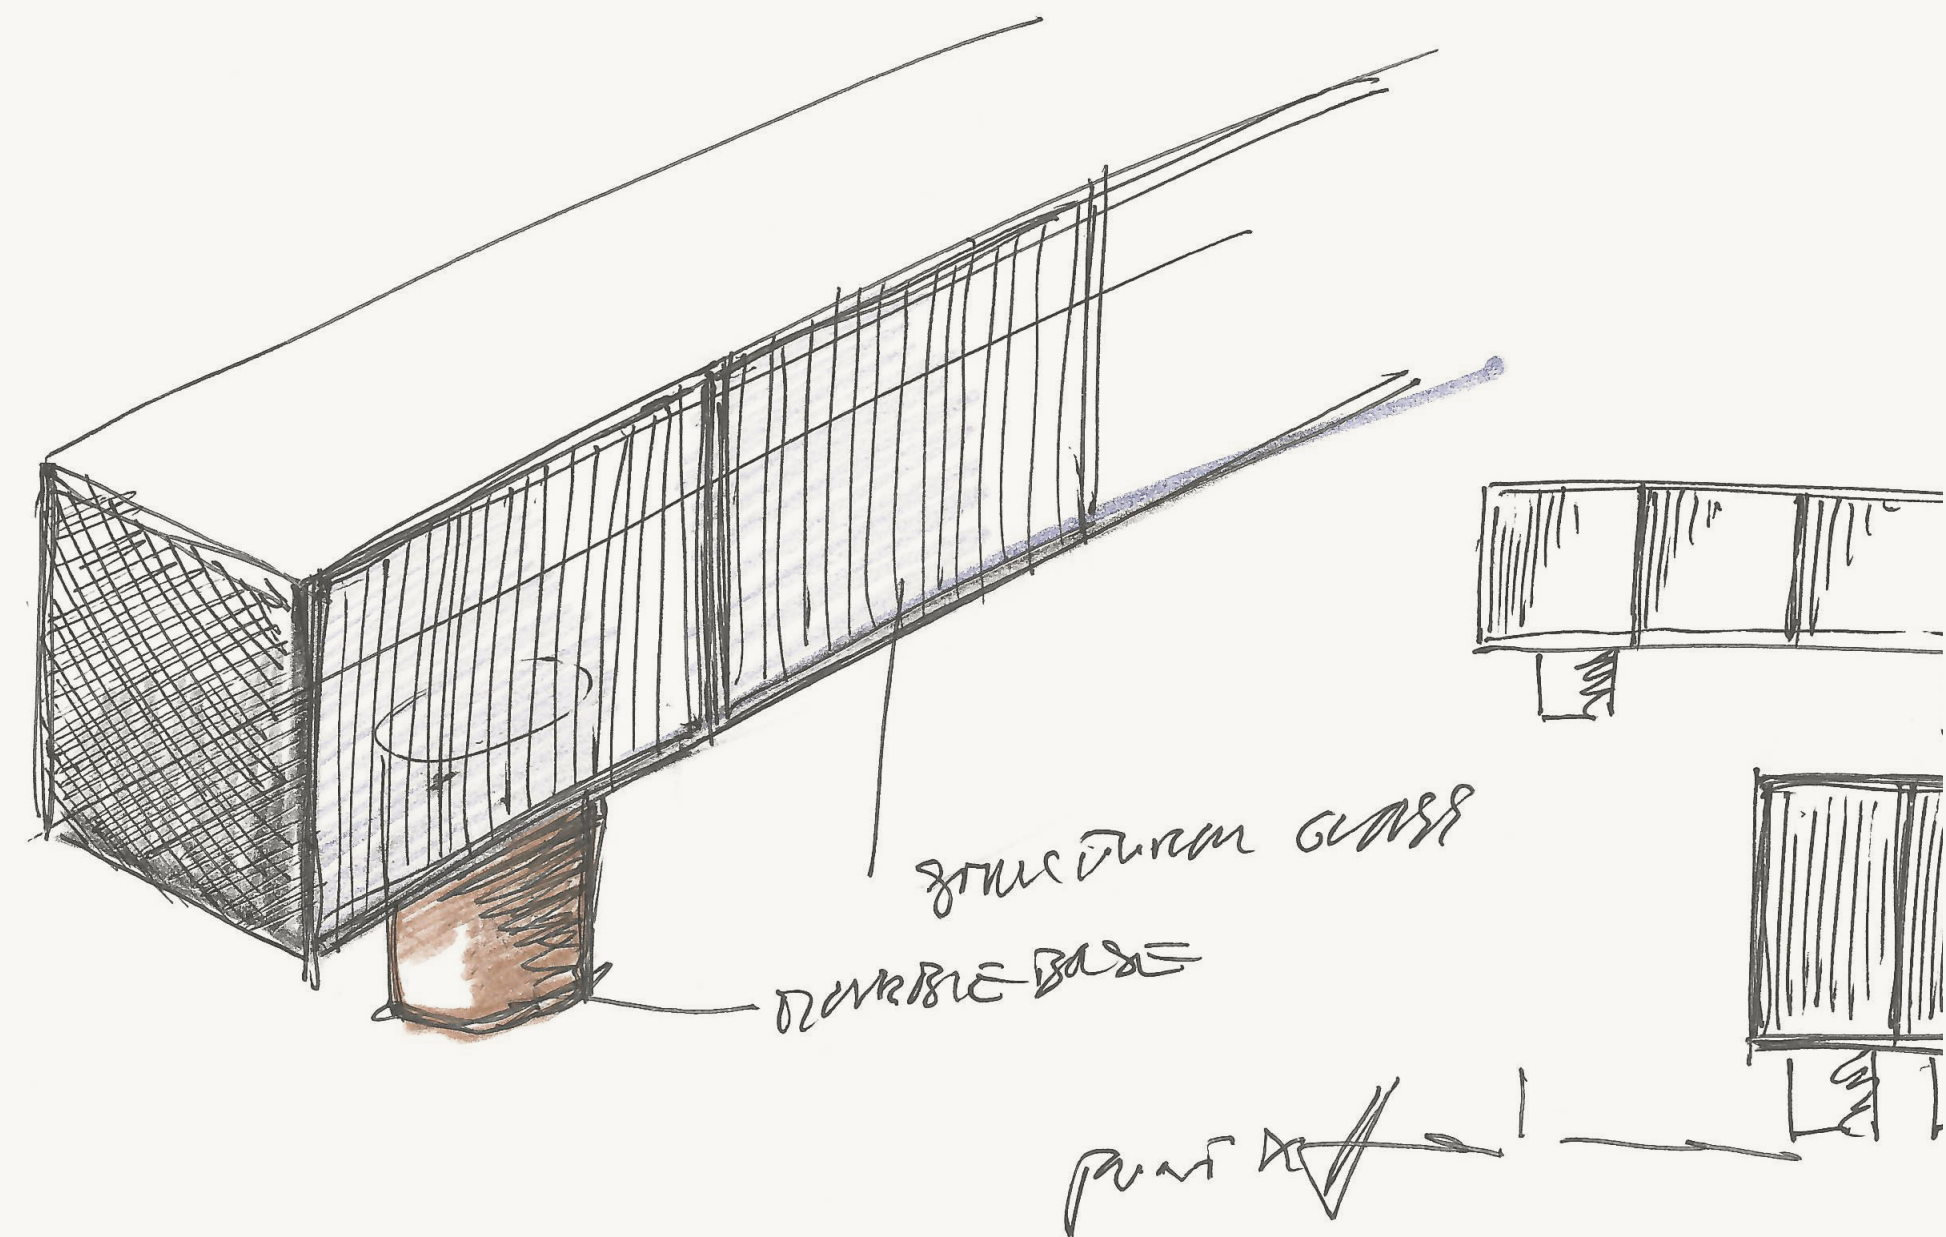

punt

ART, CRAFT & DESIGN

RIO COLLECTION

by Sebastian Herkner

Sebastian Herkner

***The Rio collection** is based on my fundamental design language working with honest materials and local craftsmen to achieve unique designs.*

For Punt I selected solid wood, structured glass, marble, textile and brass to create a collection of cabinets and lamps.

Rio is about the balance of materials and the balance of proportions.

The Rio cabinets have in common that they are all placed on solid marble cylinders. They provide stability and grandeur in contrast to the precise and fine crafted cabinets on top. Thin wooden frames and push to open doors with different inlays like structured wood are kind of bridge the two pedestals. The dialogue between all components creates a sophisticated character.

DOORS /
PUERTAS

REEDED TEMPERED GLASS
VIDRIO TEMPLADO
ACANALADO

INTERNAL SHELF /
ESTANTE INTERIOR

TRANSPARENT
TEMPERED GLASS
VIDRIO TEMPLADO
TRANSPARENTE

RIO 600

90 x 47 x 100 cm
35,5 x 18,5 x 43"

RIO 300

180 x 47 x 70 cm
71 x 18,5 x 27,5"

RIO 400

240 x 47 x 70 cm
95 x 18,5 x 27,5"

RIL 300

19 x 19 x 42 cm
7,5 x 7,5 x 16,5"

RIL 400

26 x 28 x 90 cm
10 x 11 x 35,5"

SHADE / PANTALLA

CREAM COTTON
ALGODÓN CREMA