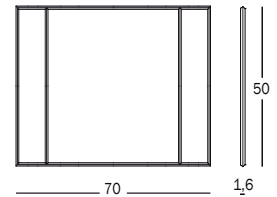

### Square wall mirror.

Frame in rubber. Mirror with coloured strips and protective back film.

7009.92.00 | 0,015 m<sup>3</sup> | 6,80 kg

Art. nr.	Frame in rubber	Mirror strips
AC520	light grey	Mirror 1: gold - extra clear - bronze
AC520	green	Mirror 2: grey - extra clear - bronze

### Rectangular wall mirror.

Frame in rubber. Mirror with coloured strips and protective back film.

7009.92.00 | 0,021 m<sup>3</sup> | 8,50 kg

Art. nr.	Frame in rubber	Mirror strips
AC522	light grey	Mirror 3: gold - extraclear - blue
AC522	green	Mirror 4: grey - extraclear - blue