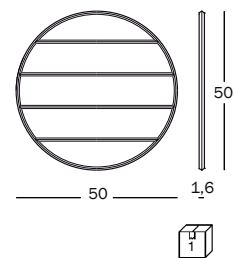

#### Mirror 4

grey extraclear blue

**Vitrail**

Design Inga Sempé, 2018

**Oval wall mirror.**

Frame in rubber. Mirror with coloured strips and protective back film.

7009.92.00 | 0,021 m³ | 4,50 kg

Art. nr.	Frame in rubber	Mirror strips
AC524	light grey	Mirror 5: green - extraclear - pink
AC524	green	Mirror 6: grey - extraclear - pink

**Round wall mirror.**

Frame in rubber. Mirror with coloured strips and protective back film.

7009.92.00 | 0,015 m³ | 3,80 kg

Art. nr.	Frame in rubber	Mirror strips
AC526	light grey	Mirror 7: pink - green - extraclear - gold - blue
AC526	green	Mirror 8: grey - dark grey - blue - dark blue - extra clear