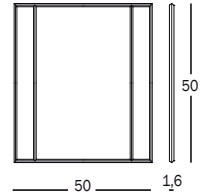

### Square wall mirror.

Frame in rubber. Mirror with coloured strips and protective back film.

7009.92.00 | 0,015 m<sup>3</sup> | 6,80 kg

Art. nr.	Frame in rubber	Mirror strips
AC520	light grey	Mirror 1: gold - extra clear - bronze
AC520	green	Mirror 2: grey - extra clear - bronze

### Rectangular wall mirror.

Frame in rubber. Mirror with coloured strips and protective back film.

7009.92.00 | 0,021 m<sup>3</sup> | 8,50 kg

Art. nr.	Frame in rubber	Mirror strips
AC522	light grey	Mirror 3: gold - extraclear - blue
AC522	green	Mirror 4: grey - extraclear - blue