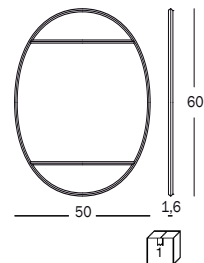

#### Mirror 4

grey extraclear blue

**Vitrail**

Design Inga Sempé, 2018

**Oval wall mirror.**

Frame in rubber. Mirror with coloured strips and protective back film.

7009.92.00 | 0,021 m³ | 4,50 kg

Art. nr.	Frame in rubber	Mirror strips
AC524	light grey	Mirror 5: green - extraclear - pink
AC524	green	Mirror 6: grey - extraclear - pink

**Round wall mirror.**

Frame in rubber. Mirror with coloured strips and protective back film.

7009.92.00 | 0,015 m³ | 3,80 kg

Art. nr.	Frame in rubber	Mirror strips
AC526	light grey	Mirror 7: pink - green - extraclear - gold - blue
AC526	green	Mirror 8: grey - dark grey - blue - dark blue - extra clear