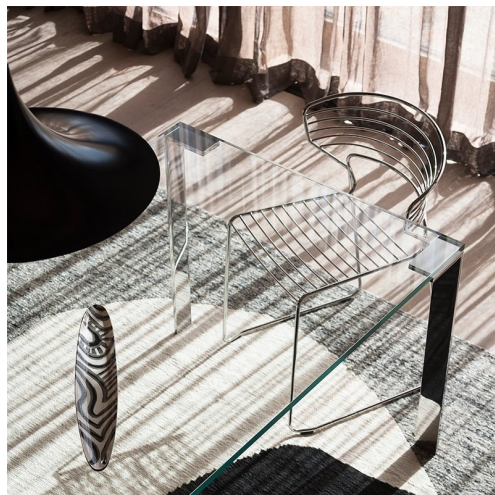

Koki Wire

Pocci + Dondoli · 2021

Projected functional lines that move in space, outlining the light silhouette of the Koki Wire collection: a large family consisting of chair, stools and sofa, designed for the outdoors but also perfect for the interior, natural evolution and completion of the previous collection Koki.

Available models

Family of seats in painted or chromed steel rod.

Stackable chair, stools and lounge chair. The family is completed by a two-seater sofa.

Available in Indoor and Outdoor versions. All products are also available with upholstered seat.

Koki Wire - Chair

width 55 cm
depth 52 cm
total height 78 cm
seat height 45 cm

Koki Wire - Stool Medium

width 55 cm
depth 53 cm
total height 97 cm
seat height 65 cm

Koki Wire - Stool high

total height 108 cm
seat height 75 cm
width 55 cm
depth 55 cm

Koki Wire - Lounge

width 68 cm
depth 65 cm
total height 68 cm
seat height 40 cm

Koki Wire - Small Sofa

width 123 cm
depth 65 cm
total height 68 cm
seat height 40 cm

Finishing

Frame

Lacquers

B13
SABBIA