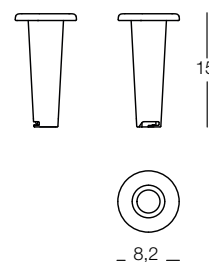

Extra flower vase.

In ABS injection moulded.

9405.29.90 | 0,016 m³ | 0,30 kg

Art. nr	ABS injection
LI102	colours

Colours

- bordeaux 1796 C
- black brown 1797 C
- olive green 1798 C
- caramel 1799 C
- light blue 1800 C
- beige 1801 C

To recharge the battery only use the battery cable supplied by Magis (USB 5V 1Amp).