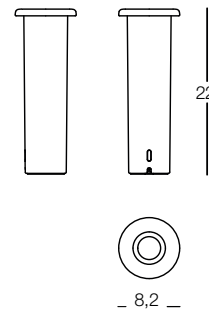

### Rechargeable flower vase/ table lamp device.

In ABS injection moulded. LED technology, touch switch with dimmer function. Charging via USB-C cable, power supply not included. Power supply maximum 1,5W.