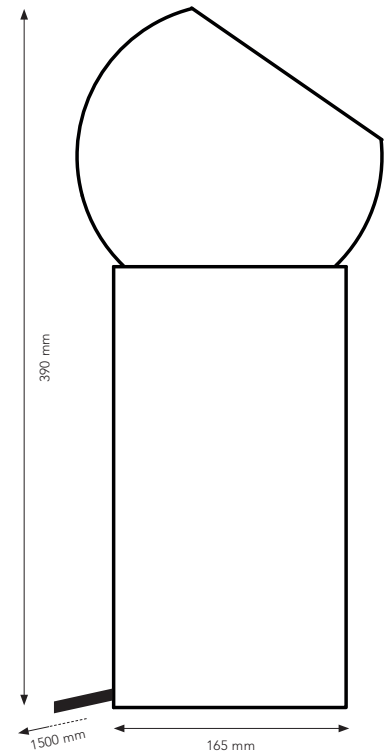

ENVIRONMENT

Indoor

TERRA LIGHT

Lauren Van Driessche

SERAX

PRODUCT INFO

Terra Lamp L
B7218003
D25 H51 cm

TYPE