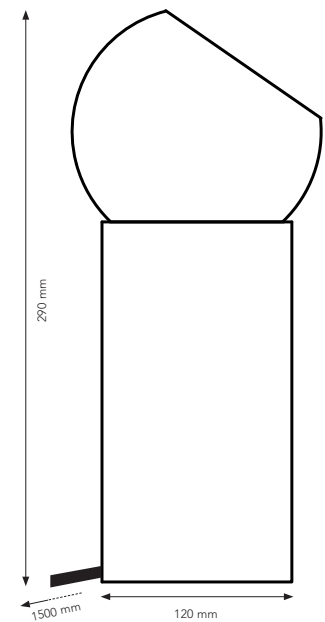

TERRA LIGHT

Lauren Van Driessche

SERAX

PRODUCT INFO

Terra Lamp S
B7218001
D12 H29 cm

TYPE

Floor Lamp

MATERIAL

Terracotta

CORD LENGTH

1,5m

SWITCH

Yes

LIGHT SOURCE

E27

MAX WATT

25 Watt

MAX VOLT

240 Volt

LAMP

Not included

CERTIFICATION

Class II

ENVIRONMENT

Indoor