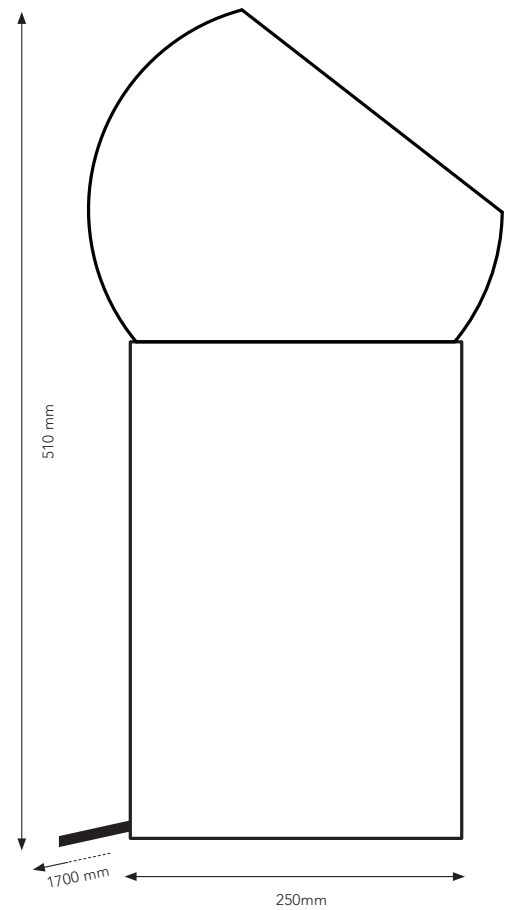

TERRA LIGHT

Lauren Van Driessche

SERAX

PRODUCT INFO

Terra Lamp L
B7218003
D25 H51 cm

TYPE

Floor Lamp

MATERIAL

Terracotta

CORD LENGTH

1,7m

SWITCH

Yes

LIGHT SOURCE

E27

MAX WATT

25 Watt

MAX VOLT

240 Volt

LAMP

Not included

CERTIFICATION

Class II

ENVIRONMENT

Indoor