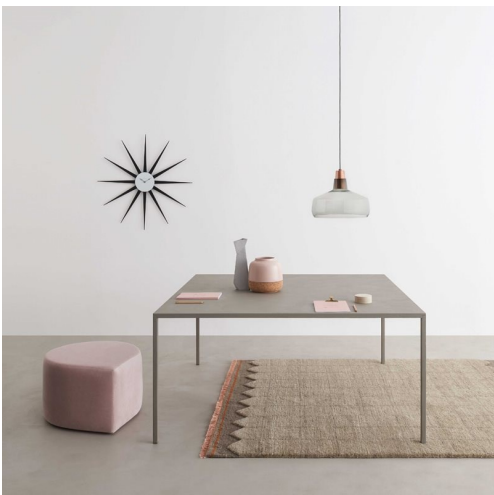

25

Metrica (Bruno Fattorini - Robin Rizzini) - 2011

An archetype table, 25 takes its name from the minimum thickness of the top and leg, precisely 25 mm. The absolute essence of the avant-garde, 25 won the 2014 Compasso d'Oro design award for "the feeling of amazement this table evokes when comparing its slenderness to the considerable lengths it can achieve"

Available models

Table with 25 mm thickness top made of a composite material covered with acrylic resin, oak wood veneered, or covered with hand-spread pastes, as per price-list. Legs with 25x25 mm section in lacquered steel, ossidiana or entirely covered with hand-spread pastes.