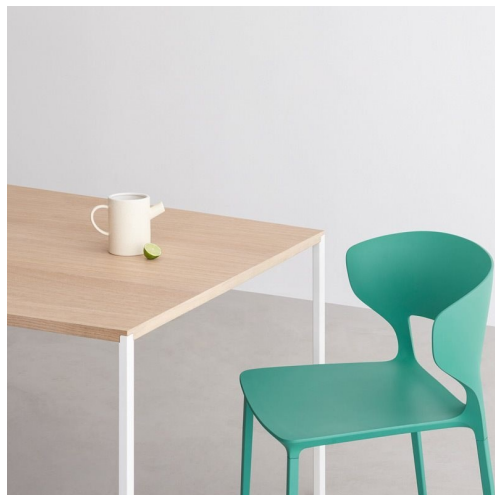

25

Metrica (Bruno Fattorini - Robin Rizzini) - 2011

An archetype table, 25 takes its name from the minimum thickness of the top and leg, precisely 25 mm. The absolute essence of the avant-garde, 25 won the 2014 Compasso d'Oro design award for "the feeling of amazement this table evokes when comparing its slenderness to the considerable lengths it can achieve"

Available models

Table with 25 mm thickness top made of a composite material covered with acrylic resin, oak wood veneered, or covered with hand-spread pastes, as per price-list. Legs with 25x25 mm section in lacquered steel, ossidiana or entirely covered with hand-spread pastes.