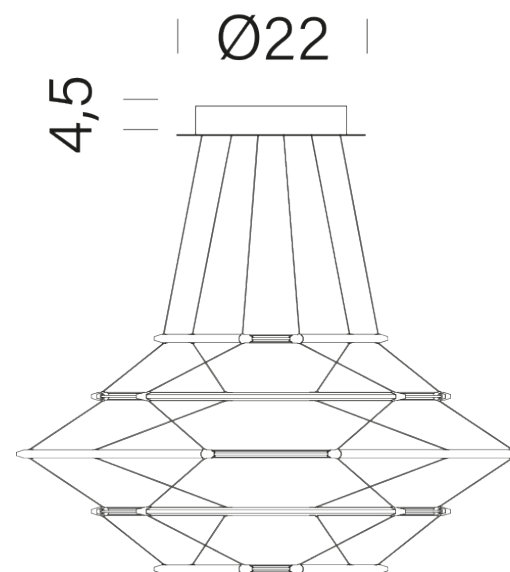

### LAMPING

Source	linear LED
Total power	35W
Emission	diffused
Switching	1-10V
Tension	110-240V
Color temperature	2700K
Luminous flux	3350lm (nominal flux)
Typ CRI	90
Dimensions	ø70x33cm
Notes	total height 33cm, cable length 2,5m, TRIAC VERSION on request
Net lamp weight	1,5kg kg

### PACKAGE

Package 01

Dimension: 110X110X60 cm

### Certificazioni

70

4,5

Ø22

33±2

DROP 5 - 2 / 2