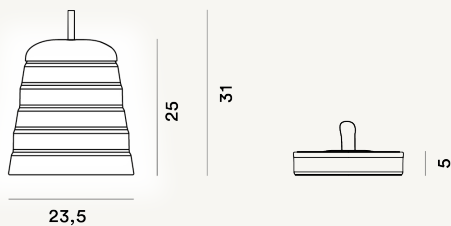

CRI-CRI OUTDOOR LAMPES DE TABLE LED

DIMENSIONE

31 x 24 x 24

CAVO

COLORE

Blanc

CERTIFICAZIONI

PESO

Net kg 1

MATERIALE

Silicone, ABS et PMMA

SORGENTE LUMINOSA

LED includes Scheda Led 2,4W 2700 K 325lm CRI>80
Variateur touch inclu