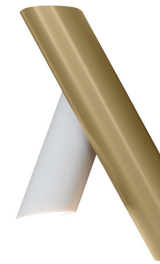

# TUBES LARGE WALL

*Charles Kalpakian*

Clean, linear and essential design expressed by the pure shapes of the tubular elements. Tubes is available in pendant, wall and ceiling versions. With a simple movement, the aluminium bodies rotate to redirect the light as desired.