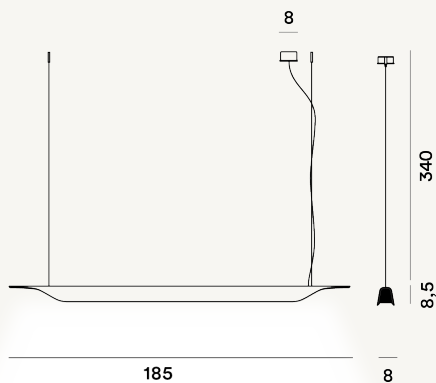

TROAG MEDIA SUSPENSION LED

DIMENSIONE

9 x 185 x 8

COLORE

Naturel

CERTIFICAZIONI

PESO

Net kg 2.8

MATERIALE

Contreplaqué courbé et polyméthacrylate

CAVO

Transparente

SORGENTE LUMINOSA

LED includes Scheda Led 43W 3000 K 6080lm CRI >90
Variable PUSH et DALI