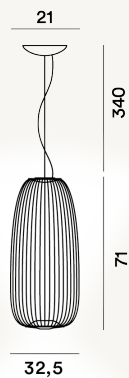

SPOKES 1 SUSPENSION LED

DIMENSIONE

71 x 33 x 33

COLORE

Blanc, Graphite, Noir, Or, Cuivre

CERTIFICAZIONI

PESO

Net kg 4.9

MATERIALE

Acier laqué et aluminium

CAVO

Transparente

SORGENTE LUMINOSA

LED includes Scheda Led 30W 2700 K 3316lm CRI >90
Variable PUSH et DALI|LED includes Scheda Led 30W 2700
K 3316lm CRI >90 ON-OFF