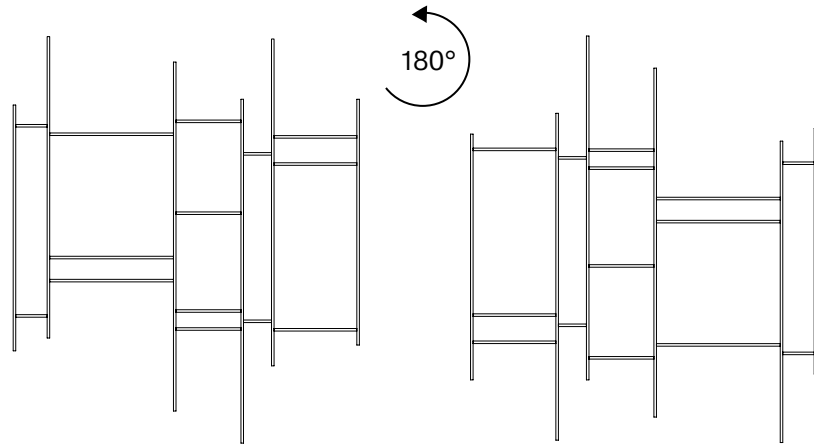

Istruzioni di montaggio
Assembly Instructions
Montageanleitungen
Instructions de montage
Instrucciones de montaje

10.2023

Randomito

Self-threading screws and dowels are not provided.

1

configuration 1

configuration 2

2

configuration 1

configuration 2

Randomito

3

4

5

Maximum capacity 15 kg.