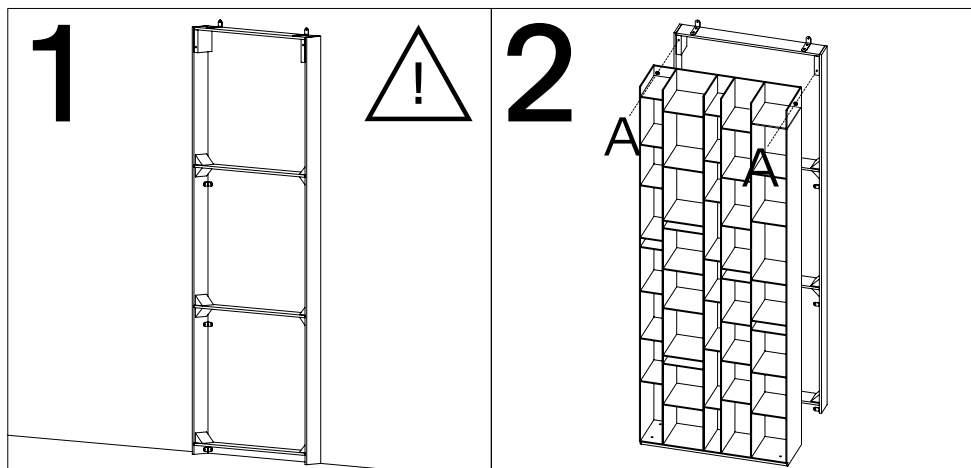

Shim element

To be used for the coplanar flaking of Random 5C with Random Cabinet and Random Box.

1
Attention: buy stopper, dowel or screw suitable for the type of wall.

2
Screw the two elements together with two M6X20 screws provided (A).