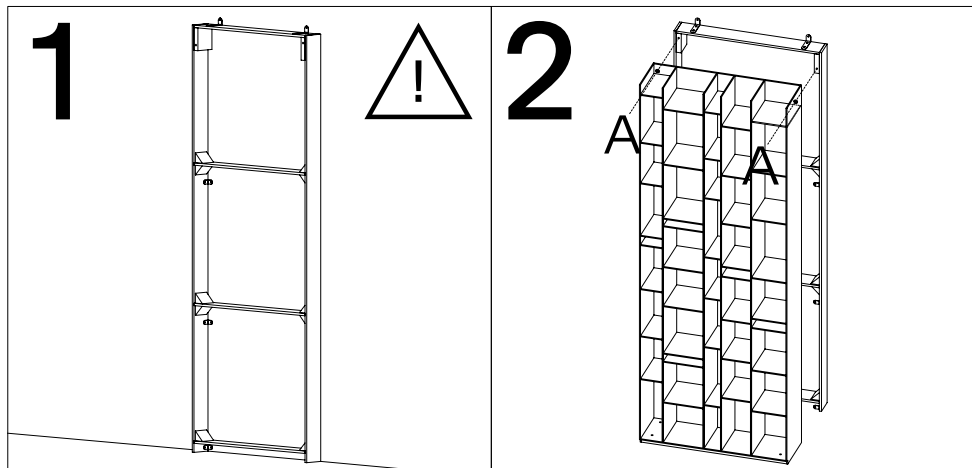

Shim element

To be used for the coplanar flaking of Random 5C with Random Cabinet and Random Box.

1 Attention: buy stopper, dowel or screw suitable for the type of wall.

2 Screw the two elements together with two M6X20 screws provided (A).