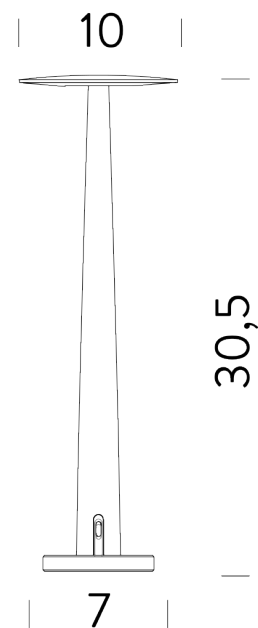

MARBLE BASE

LAMPING

Source	LED board
Total power	1,8W
Emission	diffused, indirect
Switching	dimnable on board
Tension	5V
Color temperature	2700K
Luminous flux	190lm
Typ CRI	90
IP class	20
Dimensions	ø10x30,5cm
Materials	plastic+marble
Notes	equipped with USB-C socket USB-C cable included. Rechargeable, 5/15 hours battery life (MAX/min light Output) 4,5 hours charge time

Codes

POR LWW 12
POR LNN 12
POR LBB 12
POR LVV 12

Structure

white + travertino
black + sahara noir
pastel blue + blue portofino
emerald green + green guatemala

Certificazioni

UK
CA

STANDARD BASE

LAMPING

Source	LED board
Total power	1,8W
Emission	diffused, indirect
Switching	dimnable on board
Tension	5V
Color temperature	2700K
Luminous flux	190lm
Typ CRI	90
IP class	20
Dimensions	ø10x30cm
Materials	plastic
Notes	equipped with USB-C socket USB-C cable included. Rechargeable, 5/15 hours battery life (MAX/min light Output) 4,5 hours charge time