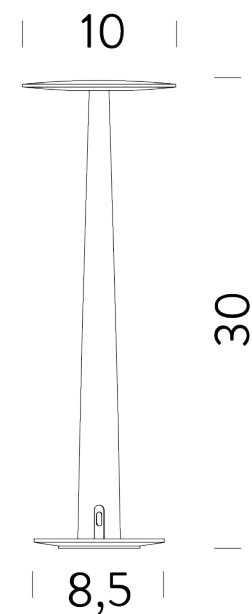

MARBLE BASE

LAMPING

Source	LED board
Total power	1,8W
Emission	diffused, indirect
Switching	dimnable on board
Tension	5V
Color temperature	2700K
Luminous flux	190lm
Typ CRI	90
IP class	20
Dimensions	ø10x30,5cm
Materials	plastic+marble
Notes	equipped with USB-C socket USB-C cable included. Rechargeable, 5/15 hours battery life (MAX/min light Output) 4,5 hours charge time

Codes

POR LWW 12
POR LNN 12
POR LBB 12
POR LVV 12

Structure

white + travertino
black + sahara noir
pastel blue + blue portofino
emerald green + green guatemala

Certificazioni

UK
CA

STANDARD BASE

LAMPING

Source	LED board
Total power	1,8W
Emission	diffused, indirect
Switching	dimnable on board
Tension	5V
Color temperature	2700K
Luminous flux	190lm
Typ CRI	90
IP class	20
Dimensions	ø10x30cm
Materials	plastic
Notes	equipped with USB-C socket USB-C cable included. Rechargeable, 5/15 hours battery life (MAX/min light Output) 4,5 hours charge time