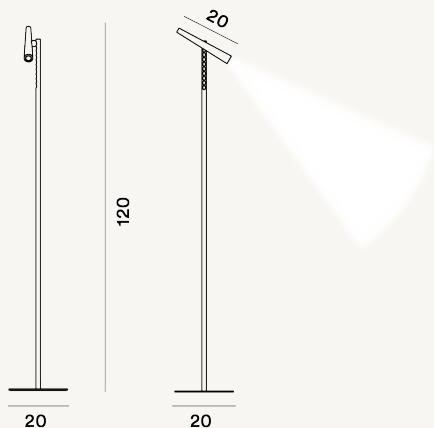

MAGNETO LISEUSES LED

DIMENSIONE

120 x 20 x 20

CAVO

Noir et blanc

COLORE

Blanc, Noir

CERTIFICAZIONI

PESO

Net kg 2.8

MATERIALE

Acier verni, ABS et super aimant en "terres rares"

SORGENTE LUMINOSA

LED includes Scheda Led 5 W 2700 K 475lm CRI>80
ON-OFF