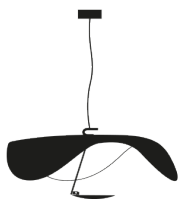

<b>Type</b>	pendant lamp
<b>Materials</b>	aluminium shade and disc, metal rod and base
<b>Colour combinations</b>	<p>black/gold leaf shade / black rod / gold leaf disc / black base</p> <p>black/copper leaf shade / black rod / copper leaf disc / black base</p> <p>white/white shade / gold rod / white varnished disc / white base</p> <p>white/gold leaf shade / satin rod / white varnished disc / white base</p> <p>white/white shade / satin rod / white varnished disc / white base</p> <p>white/white shade / white rod / white varnished disc / white base</p>
<b>Light source</b>	<p>LED board 1x15W @230V / rated output 15W / energy class F / lumen 1550 / K 2700 / CRI 80</p> <p><b>EPREL</b> registered light source, <a href="#">click here</a></p> <p>(@110V: LED board 1x14W / rated output 14W / energy class A+ / lumen 1540 / K 2700 / CRI 80)</p>

**Power supply**110V or 230V

---

**Dimensions**

base Ø 9×3,5 cm  
suspension cable 170 cm  
to be cut to size  
shade Ø 60 cm ca.  
H 30 cm ca.  
swiveling disc Ø 17 cm

---

**Order code**

LS13	black/gold / black
LS14	black/copper / black
LS15	white / gold
LS16	white/gold / satin
LS18	white / satin
LS110	white / white