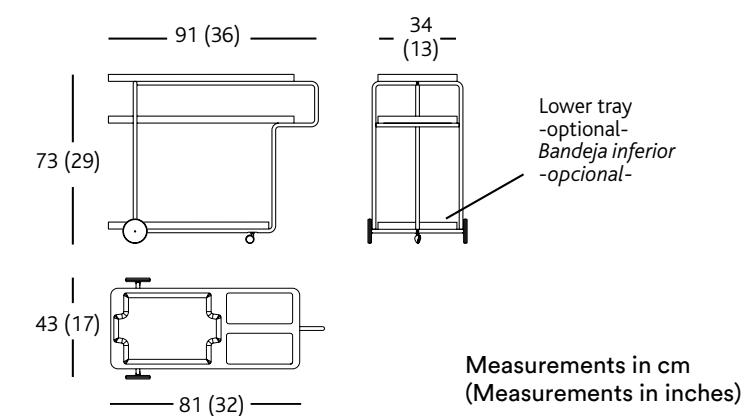

Servicebar

Acabados

Estructura en hierro cromado. Bandejas en plástico termoconformado ABS+PMMA pintadas con poliuretano micro texturado mate color blanco RAL 9003 o negro RAL 9005. Ruedas traseras en hierro cromado con junta de caucho.

Ramon Turró, 126, 08005 Barcelona, Spain
T +34 93 458 69 09
sales@bdbarcelona.com
bdbarcelona.com