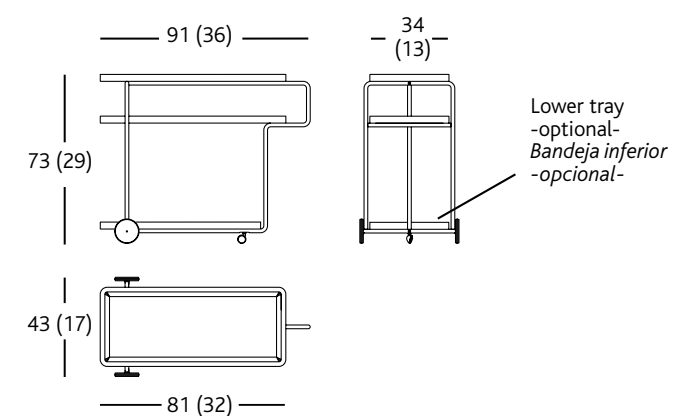

bdbarcelona.com/happyhour

Serviceable

Finishes

Chromed iron structure. Heat-shaped ABS+PMMA plastic trays, available painted with polyurethane micro-textured in matt white RAL 9003 or black RAL 9005. Back wheels in chromed iron and rubber gasket.