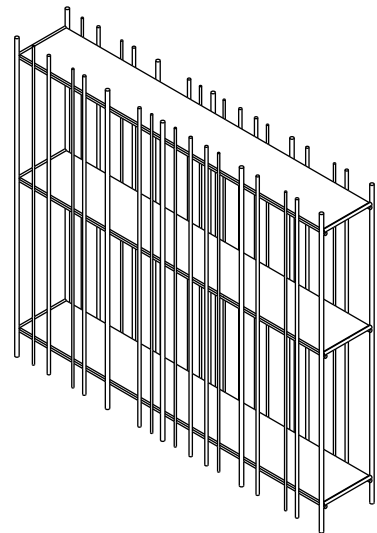

FRONTE | FRONT

METRICA WALL A

Libreria | Bookcase

Designer: Ctrlzak  
 Anno | Year: 2017  
 Materiali | Materials: Struttura in metallo verniciato con ripiani in vetro | Painted metal structure with glass shelves

PIANTA | PLAN

FRONTE | FRONT