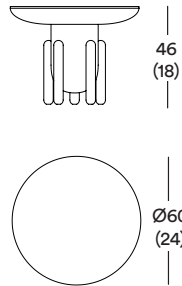

Explorer tables by Jaime Hayon

EXPLORER 1

EXPLORER 2

EXPLORER 3

Multicolor

EXP01COL01
Explorer 1 - Multicolor Green / Verde - V1
 - Glass / Cristal: Ral 7021 BLACK GREY
 - Top / Sobre: Ral 7001 Mate SILVER GREY
 - Middle / Medio: Ral 6005 Gloss MOSS GREEN
 - Legs / Patas: Ral 3012 Mate BEIGE RED