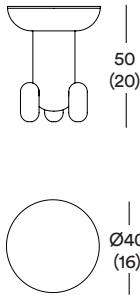

Explorer tables by Jaime Hayon

EXPLORER 1

EXPLORER 2

EXPLORER 3

Multicolor

EXP01COL01
Explorer 1 - Multicolor Green / Verde - V1
 - Glass / Cristal: Ral 7021 BLACK GREY
 - Top / Sobre: Ral 7001 Mate SILVER GREY
 - Middle / Medio: Ral 6005 Gloss MOSS GREEN
 - Legs / Patas: Ral 3012 Mate BEIGE RED