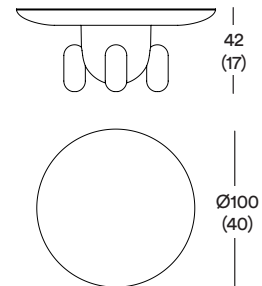

Explorer tables by Jaime Hayon

EXPLORER 1

EXPLORER 2

EXPLORER 3

Multicolor

EXP01COL01
Explorer 1 - Multicolor Green / Verde - V1
 - Glass / Cristal: Ral 7021 BLACK GREY
 - Top / Sobre: Ral 7001 Mate SILVER GREY
 - Middle / Medio: Ral 6005 Gloss MOSS GREEN
 - Legs / Patas: Ral 3012 Mate BEIGE RED