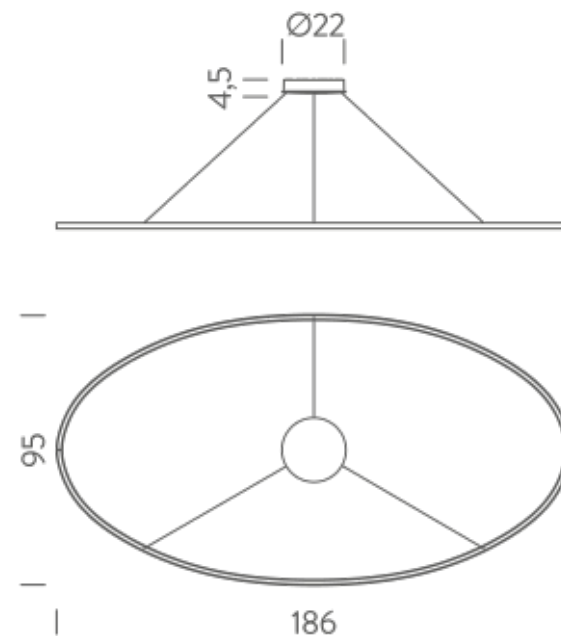

DOWNLIGHT 2700K

LAMPING

Source	linear LED
Total power	76W
Emission	diffused
Switching	dimnable 1-10V
Tension	110-240V
Color temperature	2700K
Luminous flux	4425lm
Typ CRI	85
IP class	20
Materials	Aluminium
Notes	adjustable cable length from 2,5 to 0,4 m, DALI version on request, TRIAC VERSION on request

Codes

ELP LW2 59
ELP LN2 59
ELP LO2 59

Structure

white
black
gold painted

PACKAGE

Package 01 Dimension: 14x101x201 cm / Gross weight: 7,5 kg

Certificazioni

DOWNLIGHT 3000K

Codes

ELP LWW 59
ELP LNW 59
ELP LOW 59

Structure

white
black
gold painted

PACKAGE

Package 01 Dimension: 14x101x201 cm / Gross weight: 7,5 kg

Certificazioni

UPLIGHT 2700K

Codes

ELP LWW 58
ELP LNW 58
ELP LOW 58

Structure

white
black
gold painted

PACKAGE

Package 01 Dimension: 14x101x201 cm / Gross weight: 7,5 kg

Certificazioni