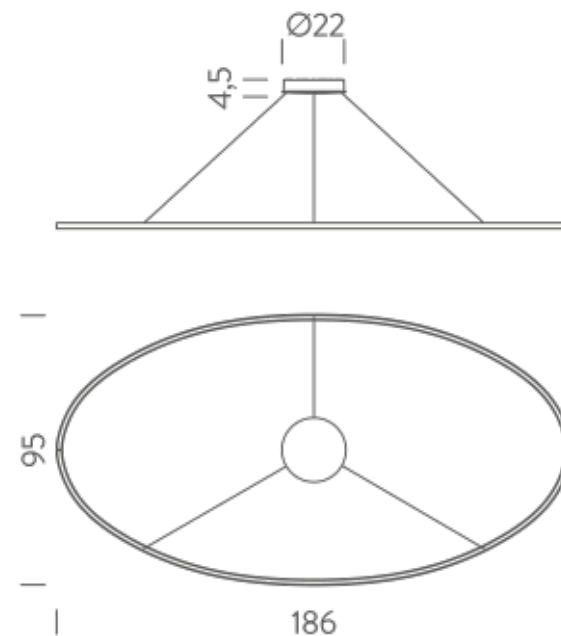

Codes

ELP LW2 58
ELP LN2 58
ELP LO2 58

Structure

white
black
gold painted

PACKAGE

Package 01 Dimension: 14x101x201 cm / Gross weight: 7,5 kg

Certificazioni

UPLIGHT 3000K

Codes

ELP LWW 58
ELP LNW 58
ELP LOW 58

Structure

white
black
gold painted

PACKAGE

Package 01 Dimension: 14x101x201 cm / Gross weight: 7,5 kg

Certificazioni