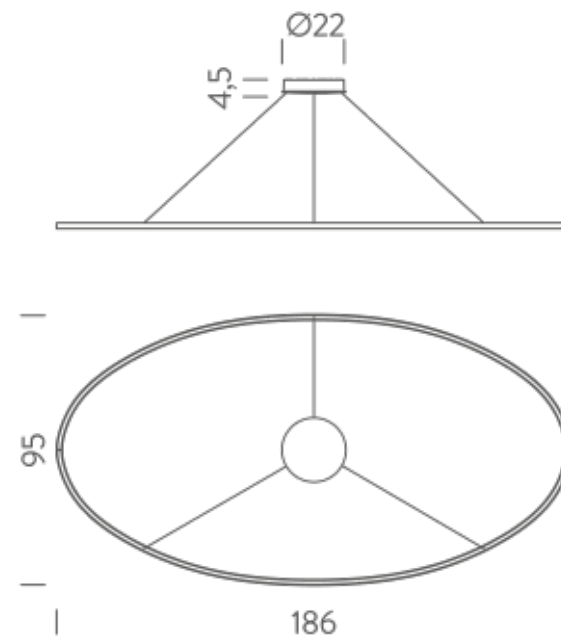

Codes

ELP LWW 59
ELP LNW 59
ELP LOW 59

Structure

white
black
gold painted

PACKAGE

Package 01 Dimension: 14x101x201 cm / Gross weight: 7,5 kg

Certificazioni

UPLIGHT 2700K

LAMPING

Source	linear LED
Total power	76W
Emission	diffused
Switching	dimnable 1-10V
Tension	110-240V
Color temperature	2700K
Luminous flux	4425lm
Typ CRI	85
IP class	20
Materials	Aluminium
Notes	adjustable cable length from 2,5 to 0,4 m, DALI version on request

Codes

ELP LW2 58
ELP LN2 58
ELP LO2 58

Structure

white
black
gold painted

PACKAGE

Package 01 Dimension: 14x101x201 cm / Gross weight: 7,5 kg

Certificazioni

UPLIGHT 3000K

Codes

ELP LWW 58
ELP LNW 58
ELP LOW 58

Structure

white
black
gold painted

PACKAGE

Package 01 Dimension: 14x101x201 cm / Gross weight: 7,5 kg

Certificazioni