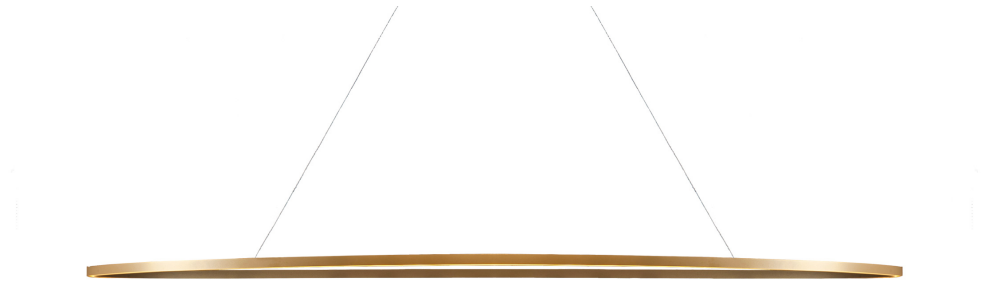

ELLISSE PENDANT MEGA

Federico Palazzari

Realised in various versions through an innovative technology developed by Nemo for coupling extrusions, Ellisse guarantees diffused direct and indirect lighting with the LED housed within the structure while remaining unobtrusive. The design is linear and contemporary, while an elegant black marble base becomes a pedestal for the floor version.

DOWNLIGHT 2700K

LAMPING

Source	linear LED
Total power	76W
Emission	diffused
Switching	dimnable 1-10V
Tension	110-240V
Color temperature	2700K
Luminous flux	4425lm
Typ CRI	85
IP class	20
Materials	Aluminium
Notes	adjustable cable length from 2,5 to 0,4 m, DALI version on request, TRIAC VERSION on request