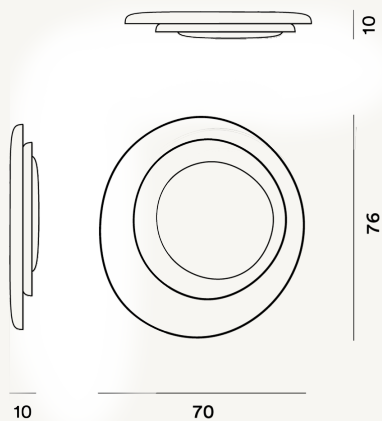

BAHIA APPLIQUES/PLAFONNIERS LED

DIMENSIONE

10 x 76 x 70

CAVO

COLORE

Blanc

CERTIFICAZIONI

PESO

Net kg 4.4

MATERIALE

Polycarbonate moulé à injection

SORGENTE LUMINOSA

LED includes Scheda Led 43W 2850 K 5240lm CRI>90
Variable PUSH et DALI, LED includes Scheda Led 43W 2850
K 5240lm CRI>90 ON-OFF